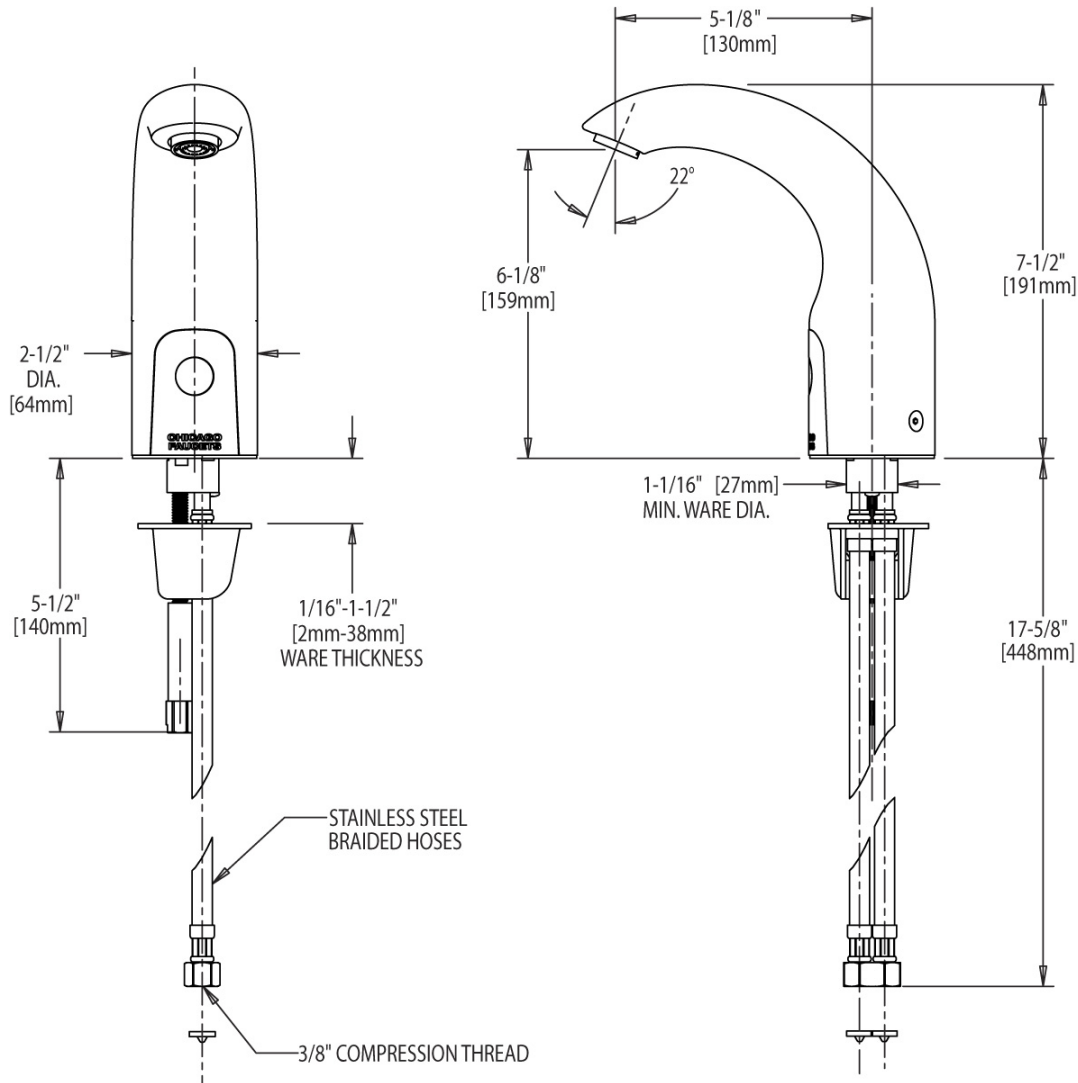

Date _____

2100 South Clearwater Drive
Des Plaines, IL
P: 847/803-5000
F: 847/803-5454
Technical: 800/TEC-TRUE
www.chicagofaucets.com

116.212.21.1

Electronic Faucets

Architect/Engineer Specification

Chicago Faucets No. 116.212.21.1, Our Products Electronic Faucets, Chrome Plated solid brass construction. Contemporary Electronic Integral Spout. .