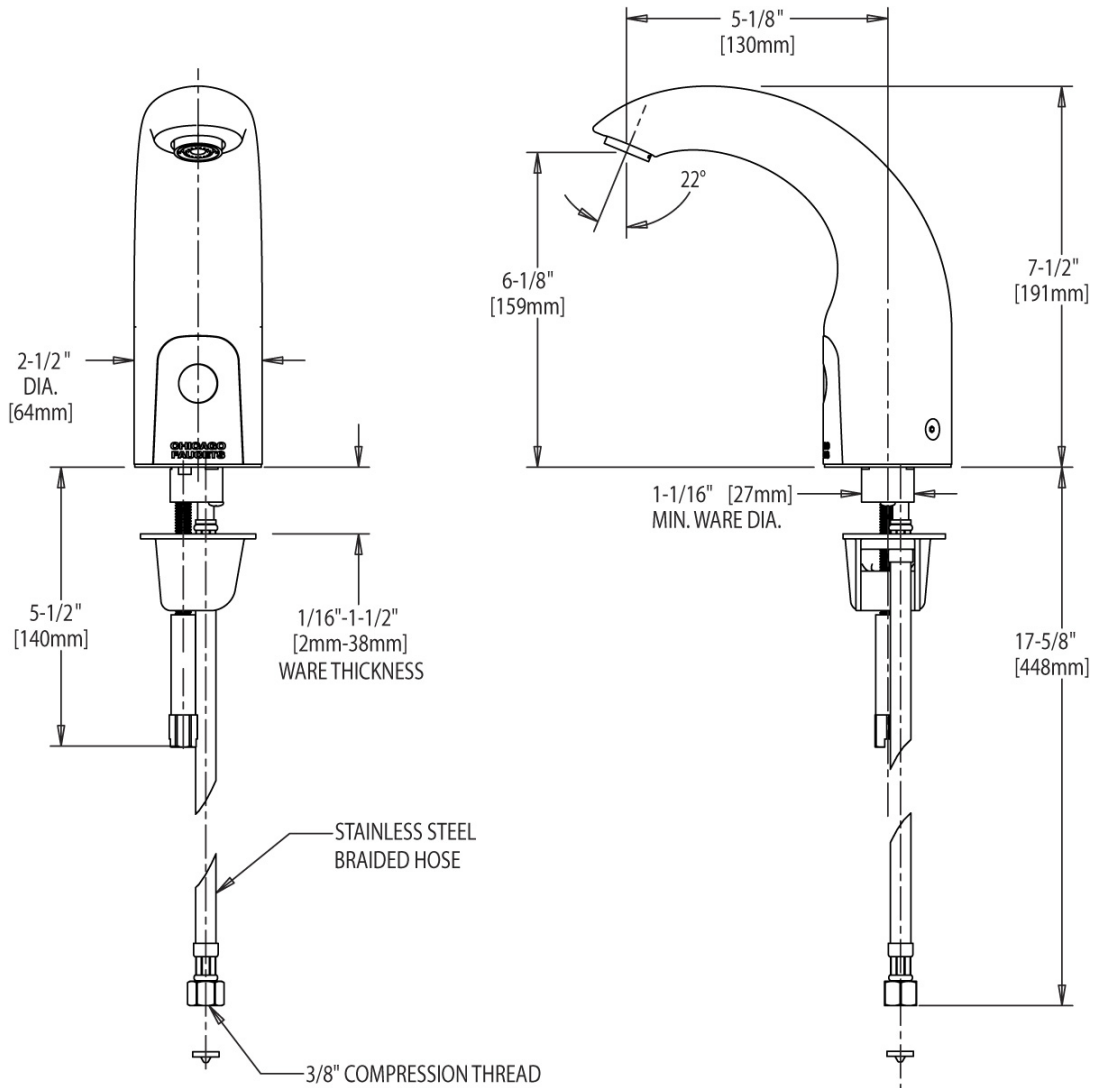

Electronic Faucets

Product Type

Our Products Electronic Faucets

Features & Specifications

- for Single Hole Installations
- Contemporary Electronic Integral Spout

Performance Specification

- Rated Operating Pressure: 20-125 PSI
- Rated Operating Temperature: 40-140°F

Date _____

2100 South Clearwater Drive
Des Plaines, IL
P: 847/803-5000
F: 847/803-5454
Technical: 800/TEC-TRUE
www.chicagofaucets.com

Architect/Engineer Specification

Chicago Faucets No. 116.202.21.1, Our Products Electronic Faucets, Chrome Plated solid brass construction. Contemporary Electronic Integral Spout. .