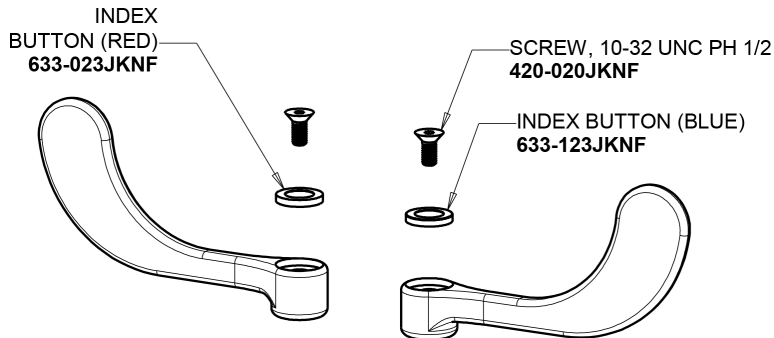

Repair Parts

1100-317ABCP

Hot and Cold Water Sink Faucet

**CHICAGO
FAUCETS**

a Geberit company

Base Parts:

8" L Type Swing Spout L8LEOJKAB

2.2 GPM (8.3 L/min) Aerator E3JKABCP

For Technical Assistance:

Phone: 800-TEC-TRUE (832-8783)

Email: techsupport.us@chicagofaucets.com

2100 South Clearwater Drive
Des Plaines, IL 60018
Phone: 847-803-5000
chicagofaucets.com

Repair Parts

1100-317ABCP

Hot and Cold Water Sink Faucet

**CHICAGO
FAUCETS** 

a Geberit company

4" Wristblade Handle
317-PRJKCP

Quatern Compression Operating Cartridge (pair)
1-099XTJKABNF (right)
1-100XTJKABNF (left)

For Technical Assistance: