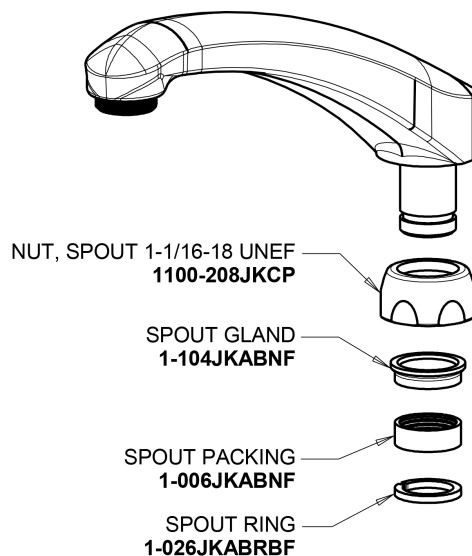

Repair Parts

1100-317ABCP

Hot and Cold Water Sink Faucet

**CHICAGO
FAUCETS**

a Geberit company

Base Parts:

8" L Type Swing Spout L8LEOJKAB

2.2 GPM (8.3 L/min) Aerator E3JKABCP

Hot and Cold Water Sink Faucet

**CHICAGO
FAUCETS** 

a Geberit company

4" Wristblade Handle
317-PRJKCP

Quatern Compression Operating Cartridge (pair)
1-099XTJKABNF (right)
1-100XTJKABNF (left)

For Technical Assistance: