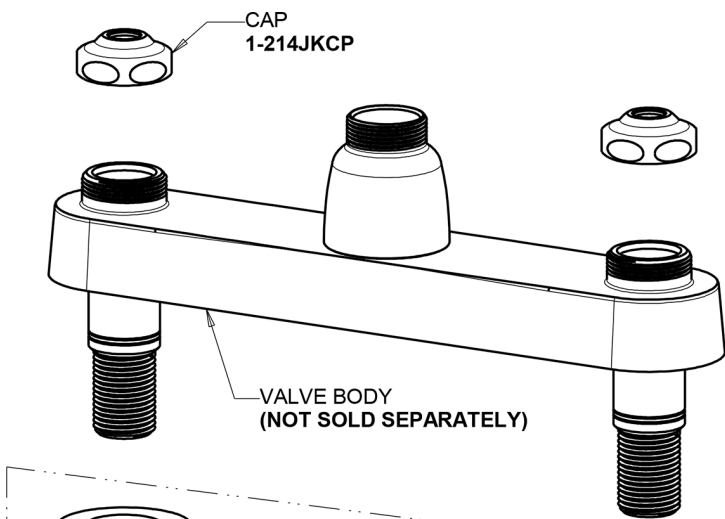

Repair Parts

1100-317ABCP

Hot and Cold Water Sink Faucet

**CHICAGO
FAUCETS**

a Geberit company

Base Parts:

8" L Type Swing Spout L8LEOJKAB

2.2 GPM (8.3 L/min) Aerator E3JKABCP

Hot and Cold Water Sink Faucet

**CHICAGO
FAUCETS** 

a Geberit company

4" Wristblade Handle
317-PRJKCP

Quatern Compression Operating Cartridge (pair)
1-099XTJKABNF (right)
1-100XTJKABNF (left)

For Technical Assistance: