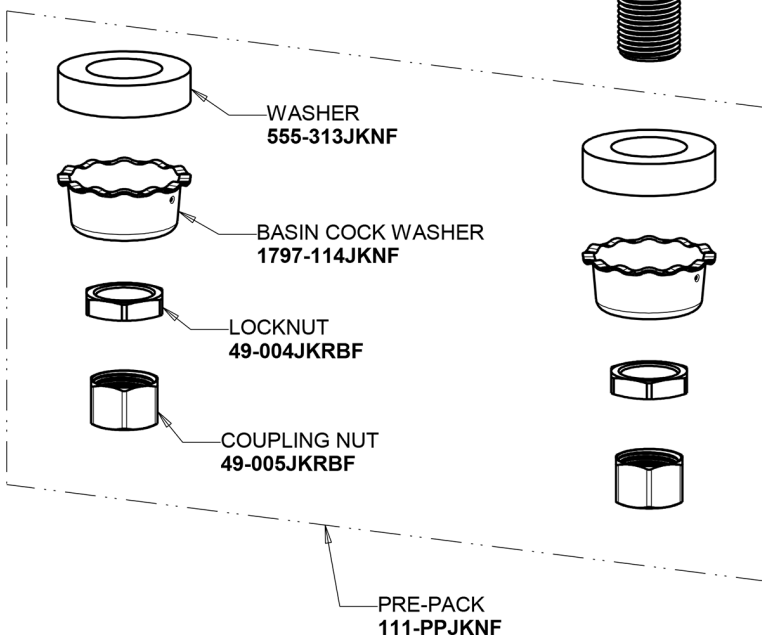

Repair Parts

1100-317ABCP

Hot and Cold Water Sink Faucet

**CHICAGO
FAUCETS**

a Geberit company

Base Parts:

8" L Type Swing Spout L8LEOJKAB

2.2 GPM (8.3 L/min) Aerator E3JKABCP

Hot and Cold Water Sink Faucet

**CHICAGO
FAUCETS** 

a Geberit company

4" Wristblade Handle
317-PRJKCP

Quatern Compression Operating Cartridge (pair)
1-099XTJKABNF (right)
1-100XTJKABNF (left)

For Technical Assistance: