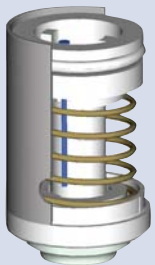

# Metering faucets with MVP™ technology

Chicago Faucets is America's leading supplier of metering faucets. Metering faucets prevent faucet run-on and provide safety, ease of operation for all, and water and energy conservation. Chicago Faucets durable metering faucets with the adjustable MVP™ cartridge allow you to control the run-time of water flow for years of water savings you can count on.

The MVP cartridge is easily accessible and adjustable providing water conserving cycle times of less than a minute

Cap Washer

Metering Valve Cartridge

Filter (Alternate)

MVP™ Filter

MeterMix™... the metering faucet that allows the user to select the temperature while also conserving water. The patented dual stem design uses the dependable, yet affordable MVP™ metering cartridge with proven performance that is backed by a 5-year warranty. Adjustable cycle time allows the installer to customize the faucet run time to site conditions. The 3300-CP is ideal for use in high-traffic commercial lavatories with its ruggedly designed cast brass faucet, vandal resistant .5 GPM spray outlet and a handle that is both vandal resistant and ADA compliant.