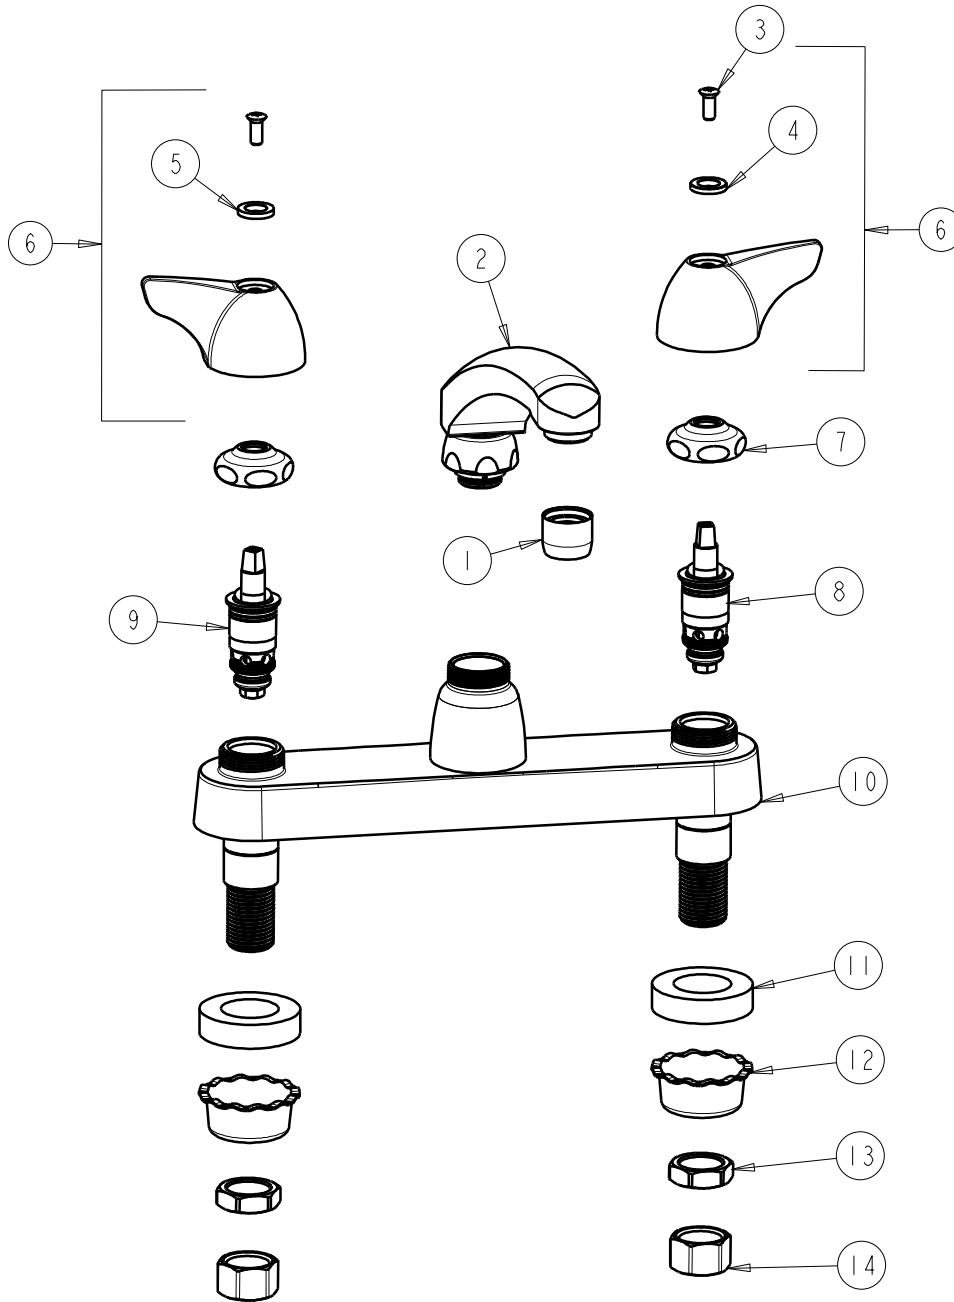

FITTING NO.

**1100-ABCP**

SUBMITTED MODEL NO.

ITEM NO.

**FOR TECHNICAL ASSISTANCE**  
1-800-TEC-TRUE (1-800-832-8783)

ITEM	PART NO.	DESCRIPTION	ITEM	PART NO.	DESCRIPTION
1	E3JKCP	SOFTFLO OUTLET	8	AB1-099XTJKNF	QUATURN UNIT (RH)
2	ABL8JKCP	CAST SPOUT	9	AB1-100XTJKNF	QUATURN UNIT (LH)
3	420-010JKRCF	SCREW, 10-32 UNC PH 1/2	10	—	VALVE BODY (NOT SOLD SEPARATELY)
4	633-123JKNF	INDEX BUTTON (BLUE)	11	555-313JKNF	WASHER
5	633-023JKNF	INDEX BUTTON (RED)	12	1797-114JKNF	BASIN COCK WASHER
6	1000-PRJKCP	WING HANDLE ASSEMBLY (PAIR)	13	49-004JKRBF	LOCKNUT
7	1-214JKCP	CAP	14	49-005JKRBF	COUPLING NUT