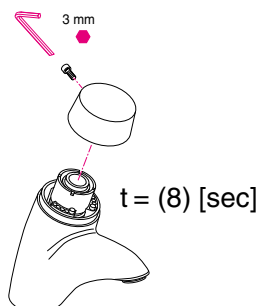

# Geberit Service

**Flow duration** is too long  
or too short  
→ adjust time setting