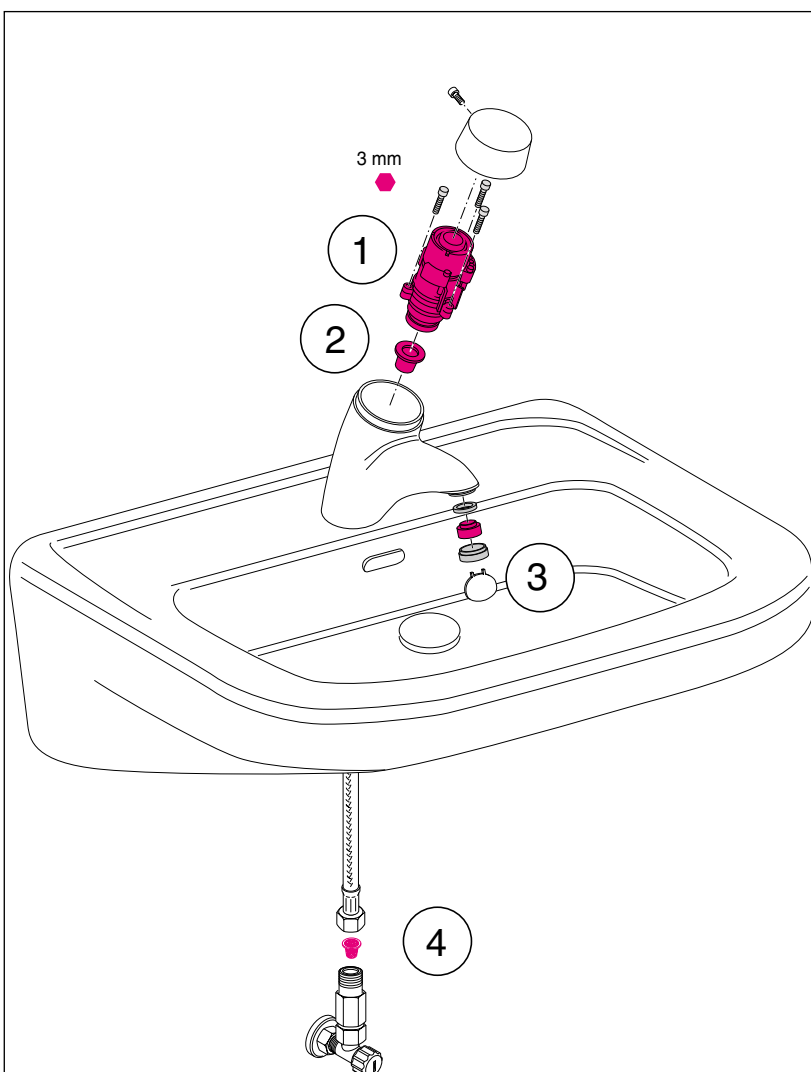

# Geberit Installation

USA 9393-01

994.954.00.0

# Geberit Service

**Flow duration** is too long  
or too short  
→ adjust time setting

## Service

Mixer drips, water does not flow or does not shut off  
→ change cartridge ①

Water flow is insufficient  
→ clean aerator and filters ②③④