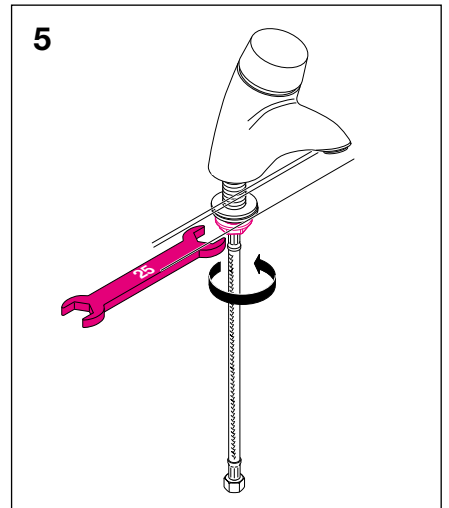

Geberit Installation

USA 9393-01

994.954.00.0