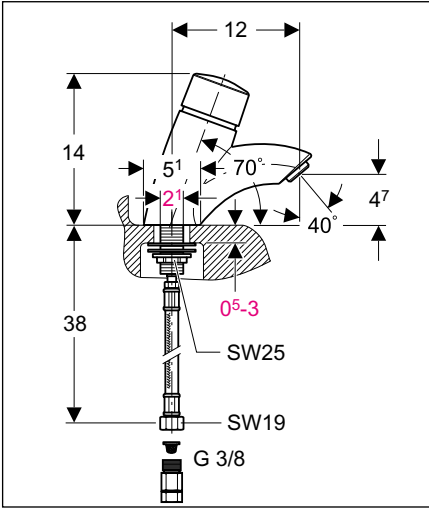

Geberit Installation

USA 9393-01

994.954.00.0