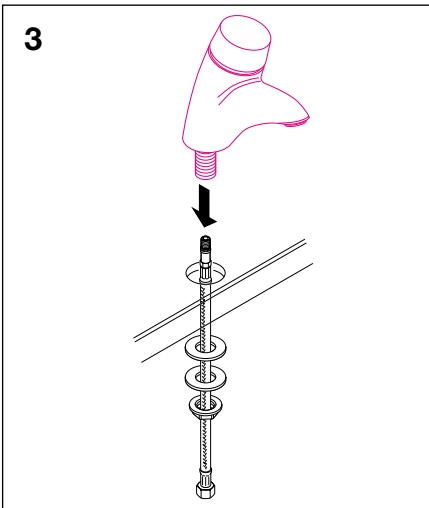

Geberit Installation

USA 9393-01

994.954.00.0