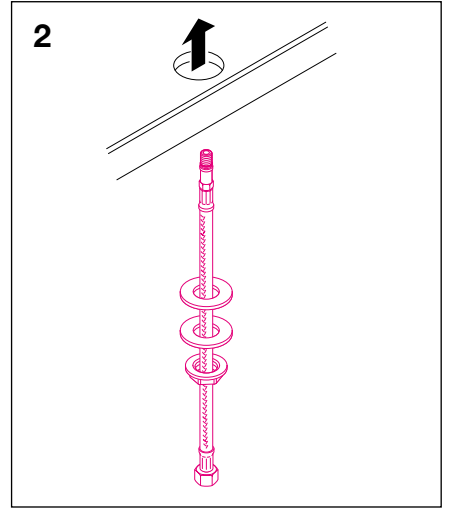

Geberit Installation

USA 9393-01

994.954.00.0