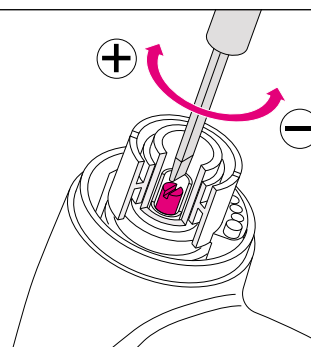

# Geberit Service

**Flow duration** is too long  
or too short  
→ adjust time setting