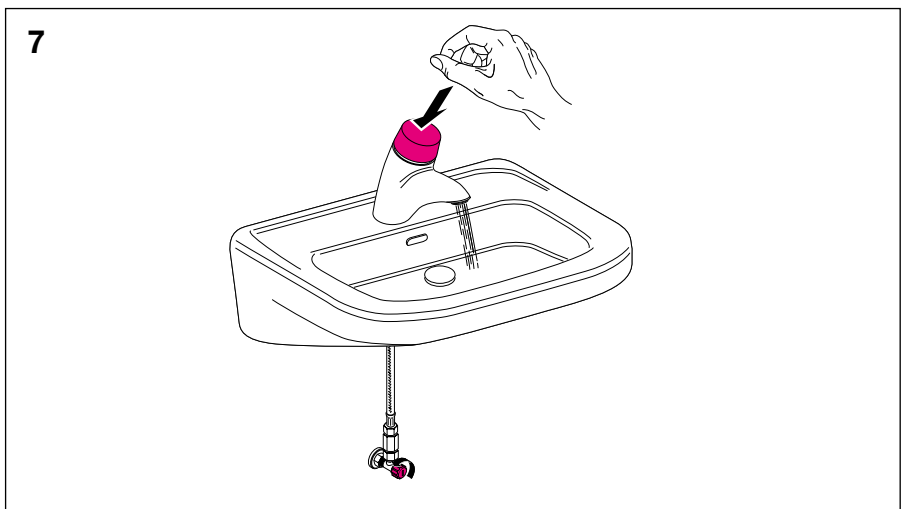

Geberit Installation

USA 9393-01

994.954.00.0