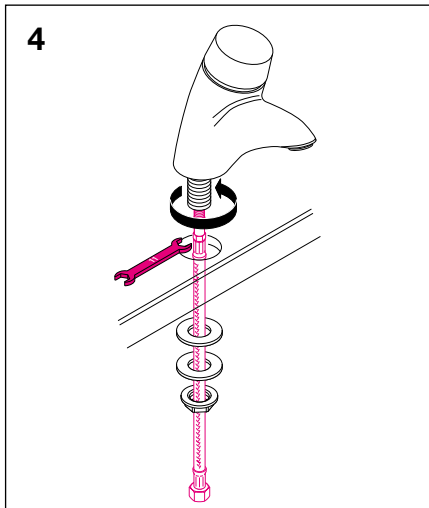

Geberit Installation

USA 9393-01

994.954.00.0