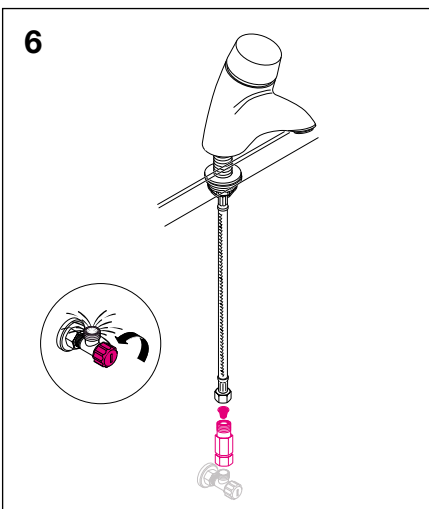

Geberit Installation

USA 9393-01

994.954.00.0