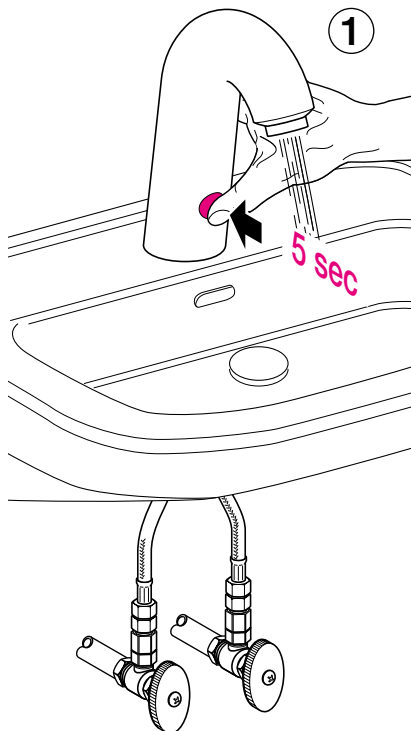

# Geberit Service

Water flow is insufficient → clean aerator and filters ①②