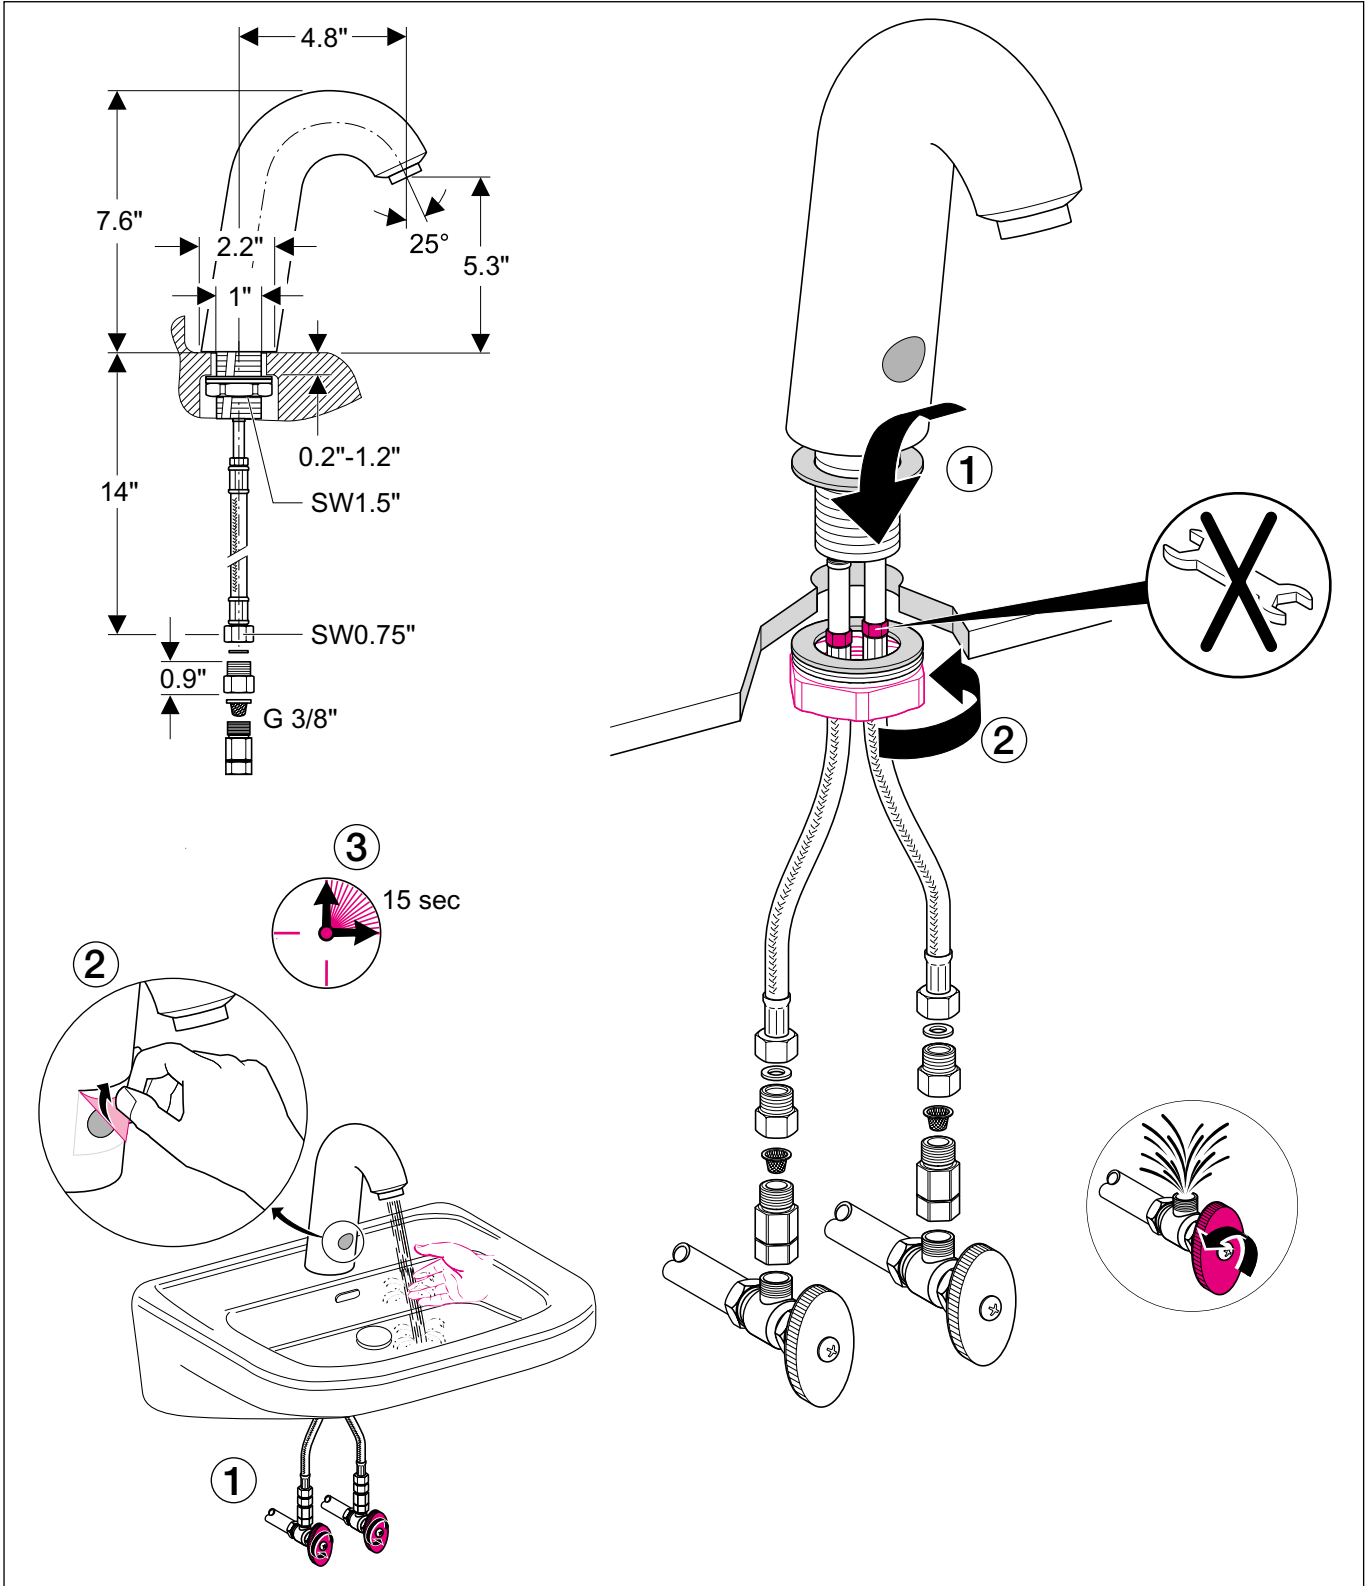

# Geberit Installation

US 7949-01

994.993.00.0

# Geberit Service

Water flow is insufficient → clean aerator and filters ①②