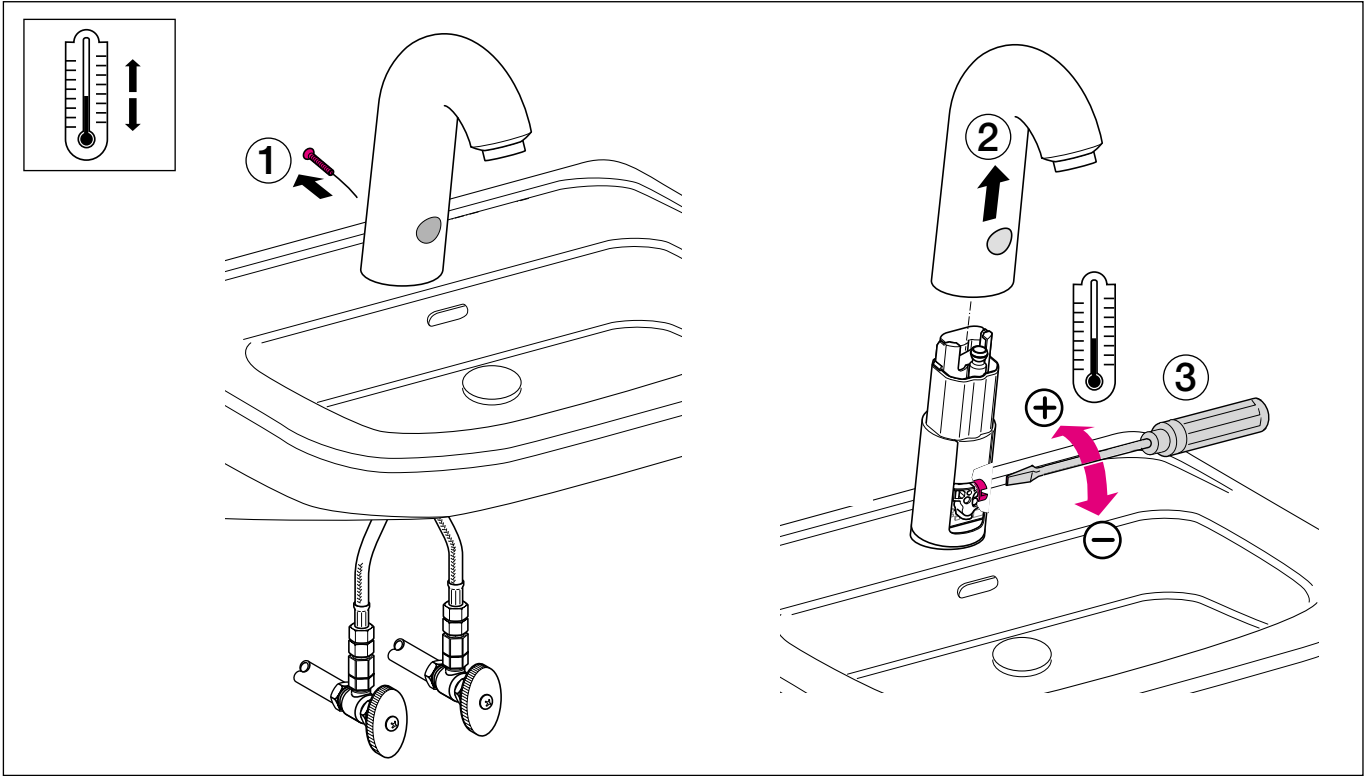

# Geberit Service

Water flow is insufficient → clean aerator and filters ①②