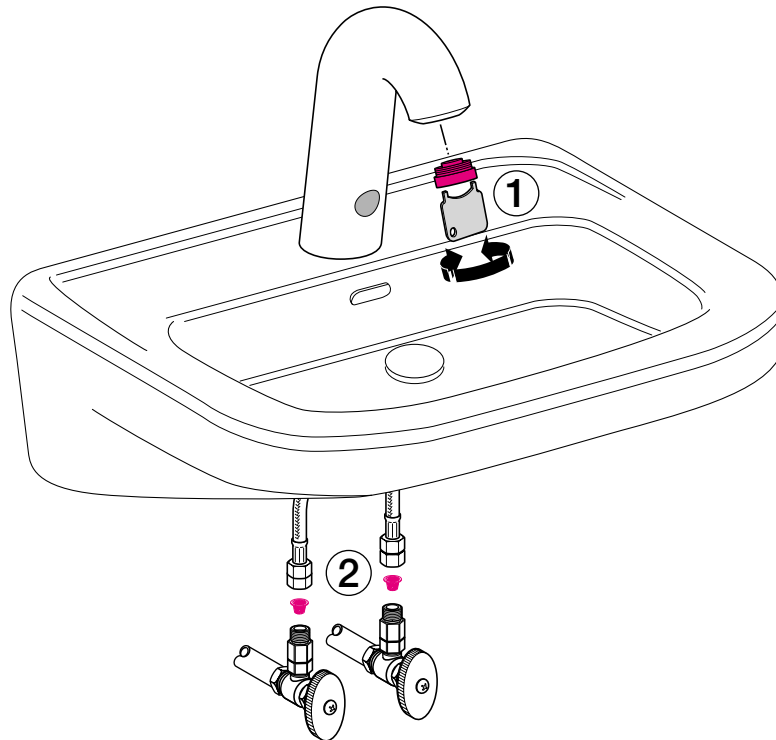

# Geberit Service

Water flow is insufficient → clean aerator and filters ①②