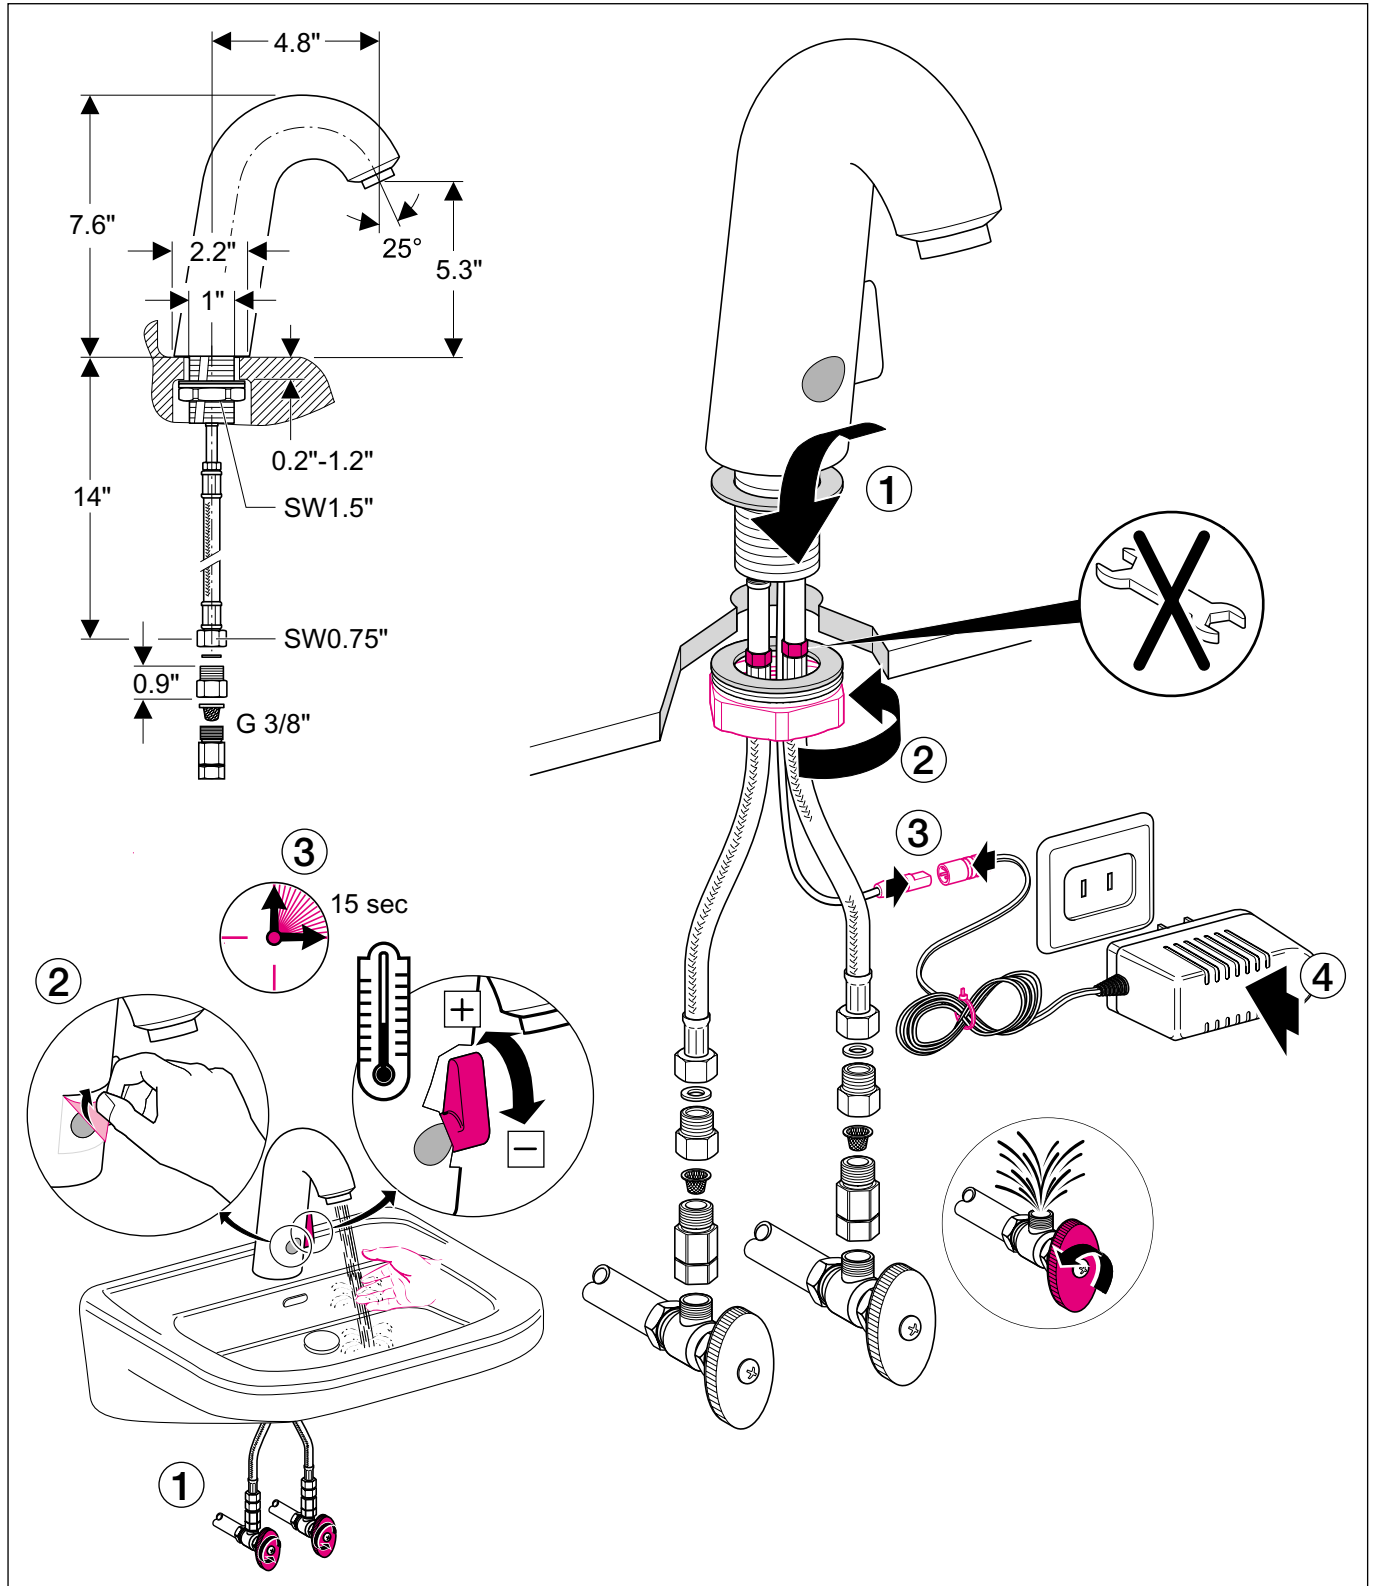

# Geberit Installation

US 8155-01

964.143.00.0

# Geberit Service

# Geberit Service

Water flow is insufficient → clean aerator and filters ①②